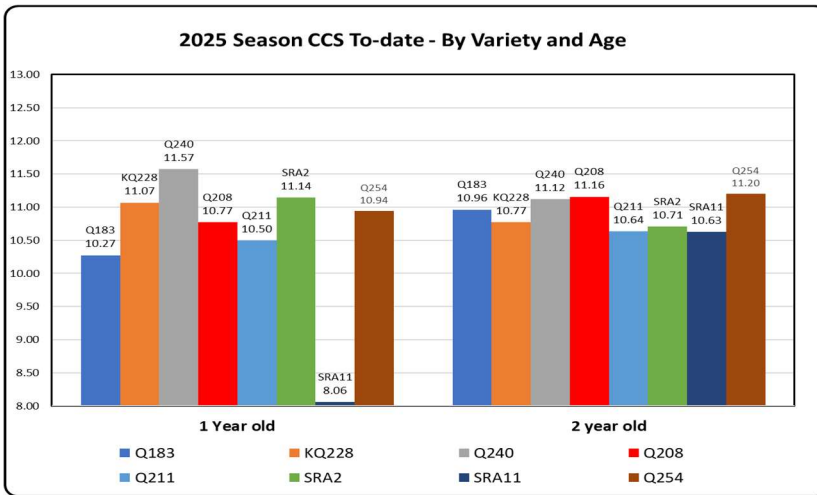

2025 Season Variety Performance to-Date

The 2025 season is well under way and the variety performance to-date is summarised below.

Q240 has the highest CCS in the 1YO crops followed by SRA2 and KQ228.

The 2YO varieties are much closer but Q254, Q208 and Q240 are just ahead of the rest of the pack. It is still early in the season and the situation could change, but it is good to see Q240 performing up to expectations.

In terms of productivity, the picture is similar:

The majority of the cane cut to-date has been 2YO, but there has been some 1YO harvested as well.

| One Year old | | | | | |
|--------------|------------|--------------|-----------|-------------|------------|
| Variety | Ha | Tonnes | T/Ha | CCS | T.CCS/Ha |
| Q240 | 92 | 9038 | 99 | 11.6 | 11.4 |
| KQ228 | 25 | 2265 | 89 | 11.1 | 9.9 |
| SRA2 | 18 | 1390 | 77 | 11.1 | 8.6 |
| Q208 | 52 | 3756 | 72 | 10.8 | 7.7 |
| Q183 | 30 | 2056 | 69 | 10.3 | 7.1 |
| Q211 | 10 | 606 | 59 | 10.5 | 6.2 |
| Total | 228 | 19112 | 84 | 11.2 | 9.4 |