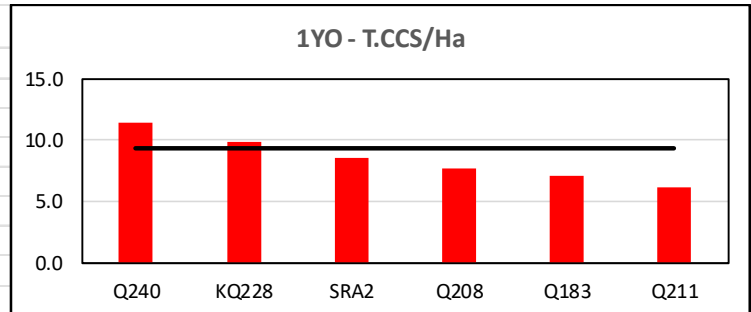

2025 Season Variety Performance to-Date

The 2025 season is well under way and the variety performance to-date is summarised below.

Q240 has the highest CCS in the 1YO crops followed by SRA2 and KQ228.

The 2YO varieties are much closer but Q254, Q208 and Q240 are just ahead of the rest of the pack. It is still early in the season and the situation could change, but it is good to see Q240 performing up to expectations.

In terms of productivity, the picture is similar:

The majority of the cane cut to-date has been 2YO, but there has been some 1YO harvested as well.

| One Year old | | | | | |
|--------------|------------|--------------|-----------|-------------|------------|
| Variety | Ha | Tonnes | T/Ha | CCS | T.CCS/Ha |
| Q240 | 92 | 9038 | 99 | 11.6 | 11.4 |
| KQ228 | 25 | 2265 | 89 | 11.1 | 9.9 |
| SRA2 | 18 | 1390 | 77 | 11.1 | 8.6 |
| Q208 | 52 | 3756 | 72 | 10.8 | 7.7 |
| Q183 | 30 | 2056 | 69 | 10.3 | 7.1 |
| Q211 | 10 | 606 | 59 | 10.5 | 6.2 |
| Total | 228 | 19112 | 84 | 11.2 | 9.4 |