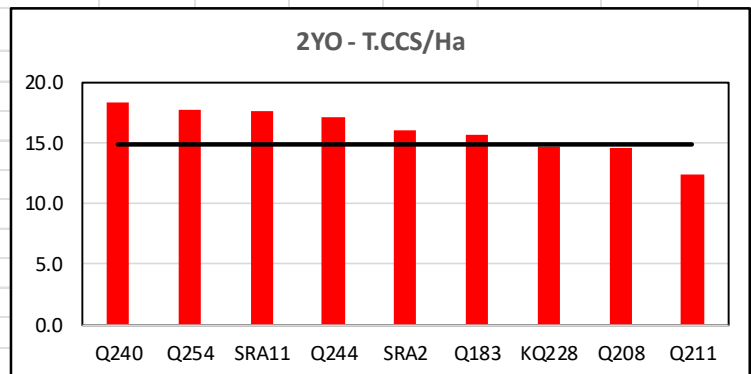

Two Year old					
Variety	Ha	Tonnes	T/Ha	CCS	T.CCS/Ha
Q240	42	6964	165	11.1	18.3
Q254	9	1403	158	11.2	17.7
SRA11	16	2722	166	10.6	17.7
Q244	13	1965	150	11.4	17.1
SRA2	7	1068	150	10.7	16.0
Q183	72	10321	143	11.0	15.7
KQ228	36	4866	136	10.8	14.7
Q208	89	11727	131	11.2	14.6
Q211	105	12335	117	10.6	12.4
Total	391	53370	137	10.9	14.9